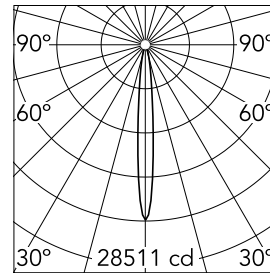

### Main specifications

<b>Number of heads</b>	1	<b>Net lumen (lm)</b>	2276
<b>Lamp category</b>	LED	<b>Mountings</b>	Surface
<b>Power (W)</b>	23W	<b>Environment</b>	Indoor dry location
<b>CCT (K)</b>	3000K		
<b>CRI</b>	80		

### Optical

<b>Lighting type</b>	Direct
<b>LED type</b>	LED array
<b>Light distribution</b>	Symmetric
<b>Optical type</b>	Spot
<b>Beam angle (°)</b>	10
<b>Beam angle C90-270 (°)</b>	10

Beam Angle: 10°

h(m) E(lx) D(m)

### Physical

<b>Color</b>	White
<b>Orientation</b>	Adjustable
<b>Weight (kg)</b>	1.90
<b>Rotation (°)</b>	360