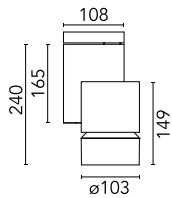

### Main specifications

<b>Number of heads</b>	1	<b>Net lumen (lm)</b>	2276
<b>Lamp category</b>	LED	<b>Mountings</b>	Surface
<b>Power (W)</b>	23W	<b>Environment</b>	Indoor dry location
<b>CCT (K)</b>	3000K		
<b>CRI</b>	80		

### Optical

<b>Lighting type</b>	Direct
<b>LED type</b>	LED array
<b>Light distribution</b>	Symmetric
<b>Optical type</b>	Spot
<b>Beam angle (°)</b>	10
<b>Beam angle C90-270 (°)</b>	10

Beam Angle: 10°

h(m) E(lx) D(m)

### Physical

<b>Color</b>	White
<b>Orientation</b>	Adjustable
<b>Weight (kg)</b>	1.90
<b>Rotation (°)</b>	360