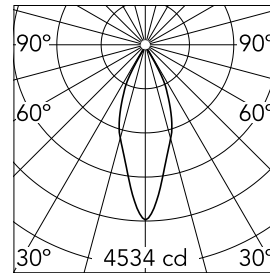

Main specifications

Number of heads	1	Net lumen (lm)	1772
Lamp category	LED	Mountings	Surface
Power (W)	23W	Environment	Indoor
CCT (K)	3000K		
CRI	90		

Optical

Lighting type	Direct
LED type	LED array
Light distribution	Symmetric
Optical type	Flood
Beam angle (°)	35
Beam angle C90-270 (°)	35

Physical

Color	White
Orientation	Adjustable
Weight (kg)	1.90
Rotation (°)	360

Solid Pure Ceiling/Wall No Dimmable

Holding ring
08.8768.14

Honeycomb anti-glare screen
08.8763.14

Blue filter
08.8766.64.OD

Sky blue filter
08.8766.65.OD