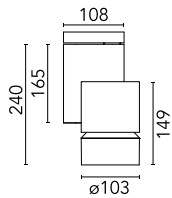

Main specifications

Number of heads	1	Net lumen (lm)	1772
Lamp category	LED	Mountings	Surface
Power (W)	23W	Environment	Indoor
CCT (K)	3000K		
CRI	90		

Optical

Lighting type	Direct
LED type	LED array
Light distribution	Symmetric
Optical type	Flood
Beam angle (°)	35
Beam angle C90-270 (°)	35

Physical

Color	White
Orientation	Adjustable
Weight (kg)	1.90
Rotation (°)	360

Solid Pure Ceiling/Wall No Dimmable

Holding ring
08.8768.14

Honeycomb anti-glare screen
08.8763.14

Blue filter
08.8766.64.OD

Sky blue filter
08.8766.65.OD