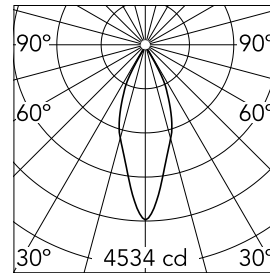

Main specifications

Number of heads	1	Net lumen (lm)	1772
Lamp category	LED	Mountings	Surface
Power (W)	23W	Environment	Indoor dry location
CCT (K)	3000K		
CRI	90		

Optical

Lighting type	Direct
LED type	LED array
Light distribution	Symmetric
Optical type	Flood
Beam angle (°)	35
Beam angle C90-270 (°)	35