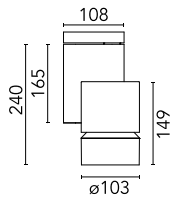

Main specifications

Number of heads	1	Net lumen (lm)	1772
Lamp category	LED	Mountings	Surface
Power (W)	23W	Environment	Indoor dry location
CCT (K)	3000K		
CRI	90		

Optical

Lighting type	Direct
LED type	LED array
Light distribution	Symmetric
Optical type	Flood
Beam angle (°)	35
Beam angle C90-270 (°)	35

Physical

Color	Black
Orientation	Adjustable
Weight (kg)	1.90
Rotation (°)	360

Solid Pure Ceiling/Wall No Dimmable

Honeycomb anti-glare screen
08.8763.14

Amber filter
08.8766.66.OD

Holding ring
08.8768.14

Sky blue filter
08.8766.65.OD