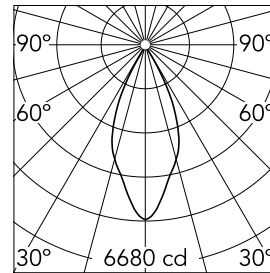

Main specifications

Number of heads	1	Net lumen (lm)	3162
Lamp category	LED	Mountings	Surface
Power (W)	30W	Environment	Indoor dry location
CCT (K)	4000K		
CRI	80		

Optical

Lighting type	Direct
LED type	LED array
Light distribution	Symmetric
Optical type	Flood
Beam angle (°)	44
Beam angle C90-270 (°)	44

Beam Angle: 44°

h(m) E(lx) D(m)

1 6680 0.80

2 1670 1.61

3 742 2.41

4 418 3.22

5 267 4.02

Luminous flux luminaire
3162 lm