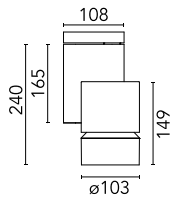

Main specifications

Number of heads	1	Net lumen (lm)	3162
Lamp category	LED	Mountings	Surface
Power (W)	30W	Environment	Indoor dry location
CCT (K)	4000K		
CRI	80		

Optical

Lighting type	Direct
LED type	LED array
Light distribution	Symmetric
Optical type	Flood
Beam angle (°)	44
Beam angle C90-270 (°)	44

Beam Angle: 44°

h(m) E(lx) D(m)

1 6680 0.80

2 1670 1.61

3 742 2.41

4 418 3.22

5 267 4.02

Luminous flux luminaire
3162 lm