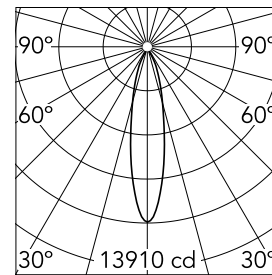

Main specifications

Number of heads	1	Net lumen (lm)	3200
Lamp category	LED	Mountings	Surface
Power (W)	30W	Environment	Indoor
CCT (K)	4000K		
CRI	80		

Optical

Lighting type	Direct
LED type	LED array
Light distribution	Symmetric
Optical type	Medium
Beam angle (°)	22
Beam angle C90-270 (°)	22

Beam Angle: 22°

h(m) E(lx) D(m)

1 13910 0.39

2 3478 0.79

3 1546 1.18

4 869 1.57

5 556 1.97

Luminous flux luminaire
3200 lm