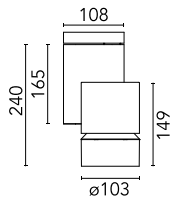

Main specifications

Number of heads	1	Net lumen (lm)	3200
Lamp category	LED	Mountings	Surface
Power (W)	30W	Environment	Indoor
CCT (K)	4000K		
CRI	80		

Optical

Lighting type	Direct
LED type	LED array
Light distribution	Symmetric
Optical type	Medium
Beam angle (°)	22
Beam angle C90-270 (°)	22

Beam Angle: 22°

h(m) E(lx) D(m)

1 13910 0.39

2 3478 0.79

3 1546 1.18

4 869 1.57

5 556 1.97

Luminous flux luminaire
3200 lm