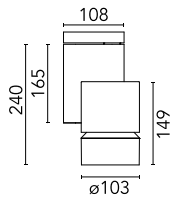

Main specifications

Number of heads	1	Net lumen (lm)	2662
Lamp category	LED	Mountings	Surface
Power (W)	30W	Environment	Indoor dry location
CCT (K)	3000K		
CRI	80		

Optical

Lighting type	Direct
LED type	LED array
Light distribution	Symmetric
Optical type	Flood
Beam angle (°)	44
Beam angle C90-270 (°)	44

Physical

Color	Black
Orientation	Adjustable
Weight (kg)	1.90
Rotation (°)	360

Solid Pure Ceiling/Wall No Dimmable

Blue filter
08.8766.64.OD

Red filter
08.8766.67.OD

Honeycomb anti-glare screen
08.8763.14

Amber filter
08.8766.66.OD