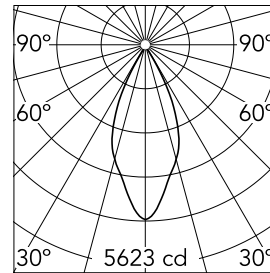

Main specifications

Number of heads	1	Net lumen (lm)	2662
Lamp category	LED	Mountings	Surface
Power (W)	30W	Environment	Indoor dry location
CCT (K)	3000K		
CRI	80		

Optical

Lighting type	Direct
LED type	LED array
Light distribution	Symmetric
Optical type	Flood
Beam angle (°)	44
Beam angle C90-270 (°)	44