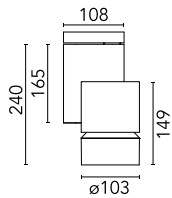

Main specifications

Number of heads	1	Net lumen (lm)	2734
Lamp category	LED	Mountings	Surface
Power (W)	30W	Environment	Indoor
CCT (K)	3000K		
CRI	80		

Optical

Lighting type	Direct
LED type	LED array
Light distribution	Symmetric
Optical type	Spot
Beam angle (°)	14
Beam angle C90-270 (°)	14

Beam Angle: 14°

h(m) E(lx) D(m)

1 19403 0.25

2 4851 0.51

3 2156 0.76

4 1213 1.01

5 776 1.27

Luminous flux luminaire
2734 lm