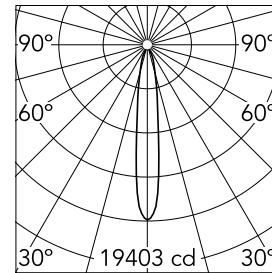

Main specifications

Number of heads	1	Net lumen (lm)	2734
Lamp category	LED	Mountings	Surface
Power (W)	30W	Environment	Indoor
CCT (K)	3000K		
CRI	80		

Optical

Lighting type	Direct
LED type	LED array
Light distribution	Symmetric
Optical type	Spot
Beam angle (°)	14
Beam angle C90-270 (°)	14

Beam Angle: 14°

h(m) E(lx) D(m)

1 19403 0.25

2 4851 0.51

3 2156 0.76

4 1213 1.01

5 776 1.27

Luminous flux luminaire
2734 lm