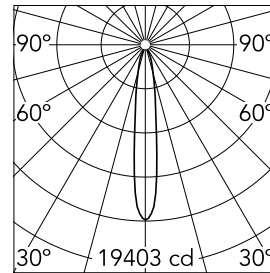

### Main specifications

<b>Number of heads</b>	1	<b>Net lumen (lm)</b>	2734
<b>Lamp category</b>	LED	<b>Mountings</b>	Surface
<b>Power (W)</b>	30W	<b>Environment</b>	Indoor
<b>CCT (K)</b>	3000K		
<b>CRI</b>	80		

### Optical

<b>Lighting type</b>	Direct
<b>LED type</b>	LED array
<b>Light distribution</b>	Symmetric
<b>Optical type</b>	Spot
<b>Beam angle (°)</b>	14
<b>Beam angle C90-270 (°)</b>	14

Beam Angle: 14°

h(m) E(lx) D(m)

### Physical

<b>Color</b>	Black
<b>Orientation</b>	Adjustable
<b>Weight (kg)</b>	1.90
<b>Rotation (°)</b>	360