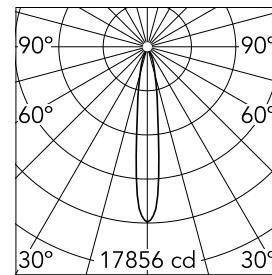

### Main specifications

<b>Number of heads</b>	1	<b>Net lumen (lm)</b>	2516
<b>Lamp category</b>	LED	<b>Mountings</b>	Surface
<b>Power (W)</b>	30W	<b>Environment</b>	Indoor
<b>CCT (K)</b>	3000K		
<b>CRI</b>	90		

### Optical

<b>Lighting type</b>	Direct
<b>LED type</b>	LED array
<b>Light distribution</b>	Symmetric
<b>Optical type</b>	Spot
<b>Beam angle (°)</b>	14
<b>Beam angle C90-270 (°)</b>	14

Beam Angle: 14°

h(m) E(lx) D(m)

### Physical

<b>Color</b>	White
<b>Orientation</b>	Adjustable
<b>Weight (kg)</b>	1.90
<b>Rotation (°)</b>	360