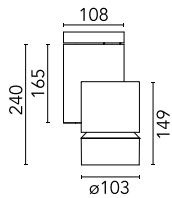

### Main specifications

<b>Number of heads</b>	1	<b>Net lumen (lm)</b>	2516
<b>Lamp category</b>	LED	<b>Mountings</b>	Surface
<b>Power (W)</b>	30W	<b>Environment</b>	Indoor
<b>CCT (K)</b>	3000K		
<b>CRI</b>	90		

### Optical

<b>Lighting type</b>	Direct
<b>LED type</b>	LED array
<b>Light distribution</b>	Symmetric
<b>Optical type</b>	Spot
<b>Beam angle (°)</b>	14
<b>Beam angle C90-270 (°)</b>	14

Beam Angle: 14°

h(m) E(lx) D(m)

### Physical

<b>Color</b>	White
<b>Orientation</b>	Adjustable
<b>Weight (kg)</b>	1.90
<b>Rotation (°)</b>	360