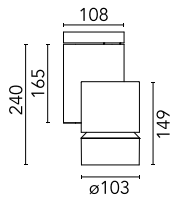

Main specifications

Number of heads	1	Net lumen (lm)	2516
Lamp category	LED	Mountings	Surface
Power (W)	30W	Environment	Indoor dry location
CCT (K)	3000K		
CRI	90		

Optical

Lighting type	Direct
LED type	LED array
Light distribution	Symmetric
Optical type	Spot
Beam angle (°)	14
Beam angle C90-270 (°)	14

Physical

Color	Black
Orientation	Adjustable
Weight (kg)	1.90
Rotation (°)	360

Solid Pure Ceiling/Wall No Dimmable

Blue filter
08.8766.64.OD

Red filter
08.8766.67.OD

Honeycomb anti-glare screen
08.8763.14

Amber filter
08.8766.66.OD