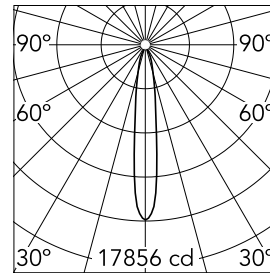

Main specifications

Number of heads	1	Net lumen (lm)	2516
Lamp category	LED	Mountings	Surface
Power (W)	30W	Environment	Indoor dry location
CCT (K)	3000K		
CRI	90		

Optical

Lighting type	Direct
LED type	LED array
Light distribution	Symmetric
Optical type	Spot
Beam angle (°)	14
Beam angle C90-270 (°)	14