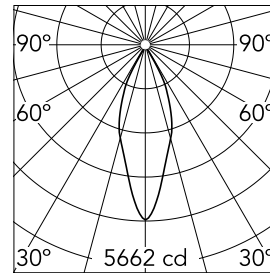

Main specifications

Number of heads	1	Net lumen (lm)	2213
Lamp category	LED	Mountings	Surface
Power (W)	23W	Environment	Indoor dry location
CCT (K)	4000K		
CRI	80		

Optical

Lighting type	Direct
LED type	LED array
Light distribution	Symmetric
Optical type	Flood
Beam angle (°)	35
Beam angle C90-270 (°)	35

Beam Angle: 35°

h(m) E(lx) D(m)

1 5662 0.64

2 1415 1.27

3 629 1.91

4 354 2.54

5 226 3.18

Luminous flux luminaire
2213 lm