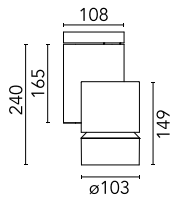

Main specifications

Number of heads	1	Net lumen (lm)	2213
Lamp category	LED	Mountings	Surface
Power (W)	23W	Environment	Indoor dry location
CCT (K)	4000K		
CRI	80		

Optical

Lighting type	Direct
LED type	LED array
Light distribution	Symmetric
Optical type	Flood
Beam angle (°)	35
Beam angle C90-270 (°)	35

Beam Angle: 35°

h(m) E(lx) D(m)

1 5662 0.64

2 1415 1.27

3 629 1.91

4 354 2.54

5 226 3.18

Luminous flux luminaire
2213 lm