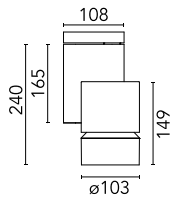

Main specifications

| | | | |
|------------------------|-------|-----------------------|---------------------|
| Number of heads | 1 | Net lumen (lm) | 2355 |
| Lamp category | LED | Mountings | Surface |
| Power (W) | 23W | Environment | Indoor dry location |
| CCT (K) | 4000K | | |
| CRI | 80 | | |

| | | | |
|--------------------|-------------|--------------|-------------|
| Beam Angle: | 10° | | |
| | h(m) | E(lx) | D(m) |
| 1 | 29499 | 0.18 | |
| 2 | 7375 | 0.35 | |
| 3 | 3278 | 0.53 | |
| 4 | 1844 | 0.71 | |
| 5 | 1180 | 0.88 | |

Physical

| | |
|---------------------|------------|
| Color | Black |
| Orientation | Adjustable |
| Weight (kg) | 1.90 |
| Rotation (°) | 360 |

Solid Pure Ceiling/Wall No Dimmable

Honeycomb anti-glare screen
08.8763.14