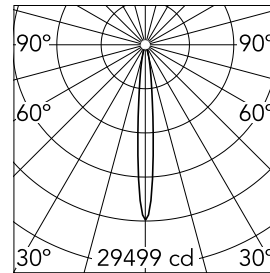

Main specifications

| | | | |
|------------------------|-------|-----------------------|---------------------|
| Number of heads | 1 | Net lumen (lm) | 2355 |
| Lamp category | LED | Mountings | Surface |
| Power (W) | 23W | Environment | Indoor dry location |
| CCT (K) | 4000K | | |
| CRI | 80 | | |

Optical

| | |
|-------------------------------|-----------|
| Lighting type | Direct |
| LED type | LED array |
| Light distribution | Symmetric |
| Optical type | Spot |
| Beam angle (°) | 10 |
| Beam angle C90-270 (°) | 10 |

| | | | |
|--------------------|-------------|--------------|-------------|
| Beam Angle: | 10° | | |
| | h(m) | E(lx) | D(m) |
| 1 | 29499 | 0.18 | |
| 2 | 7375 | 0.35 | |
| 3 | 3278 | 0.53 | |
| 4 | 1844 | 0.71 | |
| 5 | 1180 | 0.88 | |