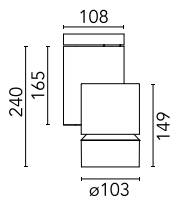

Main specifications

Number of heads	1	Net lumen (lm)	5003
Lamp category	LED	Mountings	Surface
Power (W)	53W	Environment	Indoor dry location
CCT (K)	4000K		
CRI	80		

Optical

Lighting type	Direct
LED type	LED array
Light distribution	Symmetric
Optical type	Spot
Beam angle (°)	15
Beam angle C90-270 (°)	15

Beam Angle: 15°

h(m) E(lx) D(m)

1 34059 0.26

2 8515 0.52

3 3784 0.78

4 2129 1.05

5 1362 1.31

Luminous flux luminaire
5003 lm