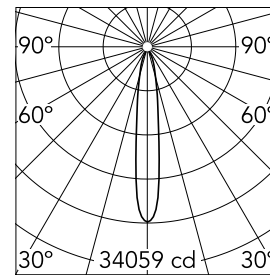

Main specifications

Number of heads	1	Net lumen (lm)	5003
Lamp category	LED	Mountings	Surface
Power (W)	53W	Environment	Indoor dry location
CCT (K)	4000K		
CRI	80		

Optical

Lighting type	Direct
LED type	LED array
Light distribution	Symmetric
Optical type	Spot
Beam angle (°)	15
Beam angle C90-270 (°)	15

Beam Angle: 15°

h(m) E(lx) D(m)

1 34059 0.26

2 8515 0.52

3 3784 0.78

4 2129 1.05

5 1362 1.31

Luminous flux luminaire
5003 lm