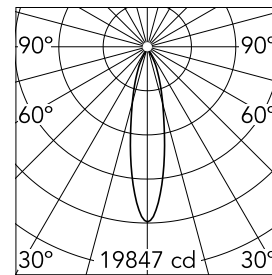

Main specifications

Number of heads	1	Net lumen (lm)	4655
Lamp category	LED	Mountings	Surface
Power (W)	53W	Environment	Indoor dry location
CCT (K)	3000K		
CRI	80		

Optical

Lighting type	Direct
LED type	LED array
Light distribution	Symmetric
Optical type	Medium
Beam angle (°)	23
Beam angle C90-270 (°)	23

Physical

Color	White
Orientation	Adjustable
Weight (kg)	1.90
Rotation (°)	360

Solid Pure Ceiling/Wall Dali Version

Amber filter
08.8766.66.OD

Blue filter
08.8766.64.OD

Red filter
08.8766.67.OD

Holding ring
08.8768.14