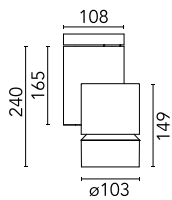

Solid Pure Ceiling/Wall Dali Version

09.2969.30.DA - White

Spotlight to be installed on ceiling/wall with LED light source. 220-240V, 50-60Hz power supply included.

Spotlight to be installed on ceiling/wall with LED light source. 220-240V, 50-60Hz power supply included.

Main specifications

Number of heads	1	Net lumen (lm)	4655
Lamp category	LED	Mountings	Surface
Power (W)	53W	Environment	Indoor dry location
CCT (K)	3000K		
CRI	80		

Optical

Lighting type	Direct
LED type	LED array
Light distribution	Symmetric
Optical type	Medium
Beam angle (°)	23
Beam angle C90-270 (°)	23

Physical

Color	White
Orientation	Adjustable
Weight (kg)	1.90
Rotation (°)	360

Solid Pure Ceiling/Wall Dali Version

Amber filter
08.8766.66.OD

Blue filter
08.8766.64.OD

Red filter
08.8766.67.OD

Holding ring
08.8768.14