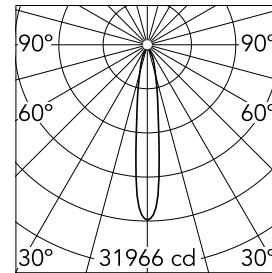

Main specifications

Number of heads	1	Net lumen (lm)	4696
Lamp category	LED	Mountings	Surface
Power (W)	53W	Environment	Indoor
CCT (K)	3000K		
CRI	80		

Optical

Lighting type	Direct
LED type	LED array
Light distribution	Symmetric
Optical type	Spot
Beam angle (°)	15
Beam angle C90-270 (°)	15