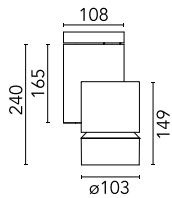

Main specifications

Number of heads	1	Net lumen (lm)	4696
Lamp category	LED	Mountings	Surface
Power (W)	53W	Environment	Indoor
CCT (K)	3000K		
CRI	80		

Optical

Lighting type	Direct
LED type	LED array
Light distribution	Symmetric
Optical type	Spot
Beam angle (°)	15
Beam angle C90-270 (°)	15

Physical

Color	Black
Orientation	Adjustable
Weight (kg)	1.90
Rotation (°)	360

Solid Pure Ceiling/Wall Dali Version

Holding ring
08.8768.14

Honeycomb anti-glare screen
08.8763.14

Blue filter
08.8766.64.OD

Sky blue filter
08.8766.65.OD