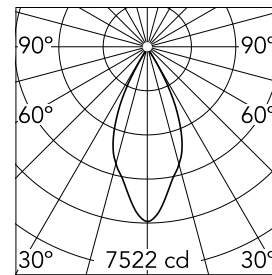

Main specifications

Number of heads	1	Net lumen (lm)	3695
Lamp category	LED	Mountings	Surface
Power (W)	35W	Environment	Indoor
CCT (K)	4000K		
CRI	80		

Optical

Lighting type	Direct
LED type	LED array
Light distribution	Symmetric
Optical type	Flood
Beam angle (°)	45
Beam angle C90-270 (°)	45