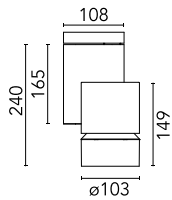

Solid Pure Ceiling/Wall Dali Version

09.2964.30.DA - White

Spotlight to be installed on ceiling/wall with LED light source. 220-240V, 50-60Hz power supply included.

Spotlight to be installed on ceiling/wall with LED light source. 220-240V, 50-60Hz power supply included.

Main specifications

Number of heads	1	Net lumen (lm)	3695
Lamp category	LED	Mountings	Surface
Power (W)	35W	Environment	Indoor
CCT (K)	4000K		
CRI	80		

Optical

Lighting type	Direct
LED type	LED array
Light distribution	Symmetric
Optical type	Flood
Beam angle (°)	45
Beam angle C90-270 (°)	45

Physical

Color	White
Orientation	Adjustable
Weight (kg)	1.90
Rotation (°)	360

Certification / Marking

Solid Pure Ceiling/Wall Dali Version

Honeycomb anti-glare screen
08.8763.14

Blue filter
08.8766.64.OD

Sky blue filter
08.8766.65.OD