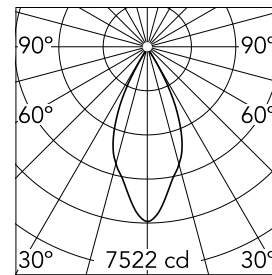

Main specifications

Number of heads	1	Net lumen (lm)	3695
Lamp category	LED	Mountings	Surface
Power (W)	35W	Environment	Indoor
CCT (K)	4000K		
CRI	80		

Optical

Lighting type	Direct
LED type	LED array
Light distribution	Symmetric
Optical type	Flood
Beam angle (°)	45
Beam angle C90-270 (°)	45

Beam Angle: 45°

h(m) E(lx) D(m)

1 7522 0.83

2 1880 1.65

3 836 2.48

4 470 3.31

5 301 4.13

Luminous flux luminaire
3695 lm