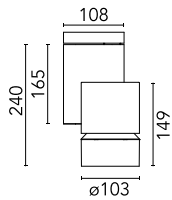

Main specifications

Number of heads	1	Net lumen (lm)	3695
Lamp category	LED	Mountings	Surface
Power (W)	35W	Environment	Indoor
CCT (K)	4000K		
CRI	80		

Optical

Lighting type	Direct
LED type	LED array
Light distribution	Symmetric
Optical type	Flood
Beam angle (°)	45
Beam angle C90-270 (°)	45

Beam Angle: 45°

h(m) E(lx) D(m)

1 7522 0.83

2 1880 1.65

3 836 2.48

4 470 3.31

5 301 4.13

Luminous flux luminaire
3695 lm