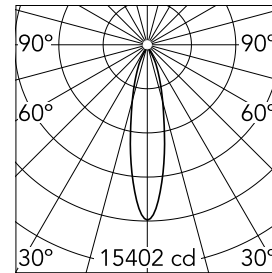

Main specifications

Number of heads	1	Net lumen (lm)	3614
Lamp category	LED	Mountings	Surface
Power (W)	35W	Environment	Indoor dry location
CCT (K)	4000K		
CRI	80		

Optical

Lighting type	Direct
LED type	LED array
Light distribution	Symmetric
Optical type	Medium
Beam angle (°)	23
Beam angle C90-270 (°)	23