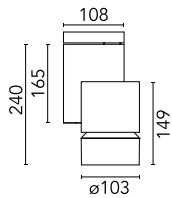

Solid Pure Ceiling/Wall Dali Version

09.2963.30.DA - White

Spotlight to be installed on ceiling/wall with LED light source. 220-240V, 50-60Hz power supply included.

Spotlight to be installed on ceiling/wall with LED light source. 220-240V, 50-60Hz power supply included.

Main specifications

Number of heads	1	Net lumen (lm)	3614
Lamp category	LED	Mountings	Surface
Power (W)	35W	Environment	Indoor dry location
CCT (K)	4000K		
CRI	80		

Optical

Lighting type	Direct
LED type	LED array
Light distribution	Symmetric
Optical type	Medium
Beam angle (°)	23
Beam angle C90-270 (°)	23

Physical

Color	White
Orientation	Adjustable
Weight (kg)	1.90
Rotation (°)	360

Solid Pure Ceiling/Wall Dali Version

Holding ring
08.8768.14

Honeycomb anti-glare screen
08.8763.14

Blue filter
08.8766.64.OD

Sky blue filter
08.8766.65.OD