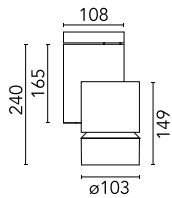

Main specifications

Number of heads	1	Net lumen (lm)	3614
Lamp category	LED	Mountings	Surface
Power (W)	35W	Environment	Indoor dry location
CCT (K)	4000K		
CRI	80		

Optical

Lighting type	Direct
LED type	LED array
Light distribution	Symmetric
Optical type	Medium
Beam angle (°)	23
Beam angle C90-270 (°)	23

Physical

Color	Black
Orientation	Adjustable
Weight (kg)	1.90
Rotation (°)	360

Solid Pure Ceiling/Wall Dali Version

Blue filter
08.8766.64.OD

Holding ring
08.8768.14

Honeycomb anti-glare screen
08.8763.14

Amber filter
08.8766.66.OD