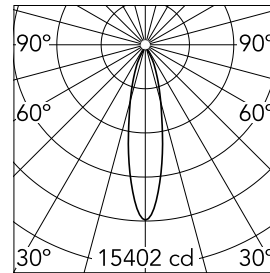

Main specifications

Number of heads	1	Net lumen (lm)	3614
Lamp category	LED	Mountings	Surface
Power (W)	35W	Environment	Indoor dry location
CCT (K)	4000K		
CRI	80		

Optical

Lighting type	Direct
LED type	LED array
Light distribution	Symmetric
Optical type	Medium
Beam angle (°)	23
Beam angle C90-270 (°)	23