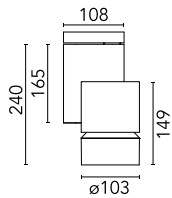

Solid Pure Ceiling/Wall Dali Version

09.2962.30.DA - White

Spotlight to be installed on ceiling/wall with LED light source. 220-240V, 50-60Hz power supply included.

Spotlight to be installed on ceiling/wall with LED light source. 220-240V, 50-60Hz power supply included.

Main specifications

Number of heads	1	Net lumen (lm)	3695
Lamp category	LED	Mountings	Surface
Power (W)	35W	Environment	Indoor
CCT (K)	4000K		
CRI	80		

Optical

Lighting type	Direct
LED type	LED array
Light distribution	Symmetric
Optical type	Spot
Beam angle (°)	15
Beam angle C90-270 (°)	15