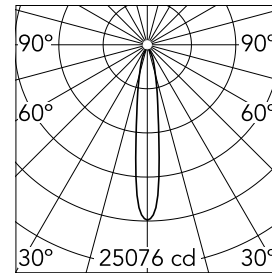

Solid Pure Ceiling/Wall Dali Version

09.2962.30.DA - White

Spotlight to be installed on ceiling/wall with LED light source. 220-240V, 50-60Hz power supply included.

Spotlight to be installed on ceiling/wall with LED light source. 220-240V, 50-60Hz power supply included.

Main specifications

Number of heads	1	Net lumen (lm)	3695
Lamp category	LED	Mountings	Surface
Power (W)	35W	Environment	Indoor
CCT (K)	4000K		
CRI	80		

Optical

Lighting type	Direct
LED type	LED array
Light distribution	Symmetric
Optical type	Spot
Beam angle (°)	15
Beam angle C90-270 (°)	15