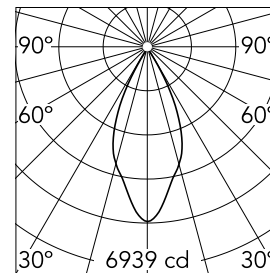

Main specifications

Number of heads	1	Net lumen (lm)	3409
Lamp category	LED	Mountings	Surface
Power (W)	35W	Environment	Indoor
CCT (K)	3000K		
CRI	80		

Optical

Lighting type	Direct
LED type	LED array
Light distribution	Symmetric
Optical type	Flood
Beam angle (°)	45
Beam angle C90-270 (°)	45