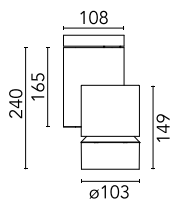

Main specifications

Number of heads	1	Net lumen (lm)	3409
Lamp category	LED	Mountings	Surface
Power (W)	35W	Environment	Indoor
CCT (K)	3000K		
CRI	80		

Optical

Lighting type	Direct
LED type	LED array
Light distribution	Symmetric
Optical type	Flood
Beam angle (°)	45
Beam angle C90-270 (°)	45

Physical

Color	White
Orientation	Adjustable
Weight (kg)	1.90
Rotation (°)	360

Certification / Marking

Solid Pure Ceiling/Wall Dali Version

Honeycomb anti-glare screen
08.8763.14

Blue filter
08.8766.64.OD

Sky blue filter
08.8766.65.OD