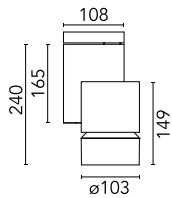

Solid Pure Ceiling/Wall Dali Version

09.2896.30.DA - White

Spotlight to be installed on ceiling/wall with LED light source. 220-240V, 50-60Hz power supply included.

Spotlight to be installed on ceiling/wall with LED light source. 220-240V, 50-60Hz power supply included.

Main specifications

Number of heads	1	Net lumen (lm)	2075
Lamp category	LED	Mountings	Surface
Power (W)	23W	Environment	Indoor dry location
CCT (K)	3000K		
CRI	80		

Optical

Lighting type	Direct
LED type	LED array
Light distribution	Symmetric
Optical type	Flood
Beam angle (°)	35
Beam angle C90-270 (°)	35

Beam Angle: 35°

h(m) E(lx) D(m)

1 5310 0.64

2 1327 1.27

3 590 1.91

4 332 2.54

5 212 3.18

Luminous flux luminaire
2075 lm