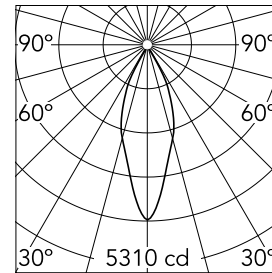

Main specifications

Number of heads	1	Net lumen (lm)	2075
Lamp category	LED	Mountings	Surface
Power (W)	23W	Environment	Indoor dry location
CCT (K)	3000K		
CRI	80		

Optical

Lighting type	Direct
LED type	LED array
Light distribution	Symmetric
Optical type	Flood
Beam angle (°)	35
Beam angle C90-270 (°)	35

Beam Angle: 35°

h(m) E(lx) D(m)

1 5310 0.64

2 1327 1.27

3 590 1.91

4 332 2.54

5 212 3.18

Luminous flux luminaire
2075 lm