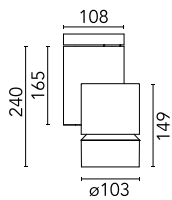

Main specifications

Number of heads	1	Net lumen (lm)	2075
Lamp category	LED	Mountings	Surface
Power (W)	23W	Environment	Indoor
CCT (K)	3000K		
CRI	80		

Optical

Lighting type	Direct
LED type	LED array
Light distribution	Symmetric
Optical type	Flood
Beam angle (°)	35
Beam angle C90-270 (°)	35

Beam Angle: 35°

h(m) E(lx) D(m)

1 5310 0.64

2 1327 1.27

3 590 1.91

4 332 2.54

5 212 3.18

Luminous flux luminaire
2075 lm