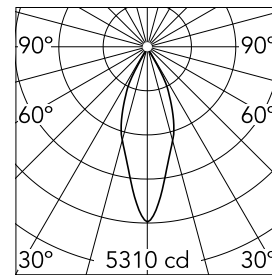

Main specifications

Number of heads	1	Net lumen (lm)	2075
Lamp category	LED	Mountings	Surface
Power (W)	23W	Environment	Indoor
CCT (K)	3000K		
CRI	80		

Optical

Lighting type	Direct
LED type	LED array
Light distribution	Symmetric
Optical type	Flood
Beam angle (°)	35
Beam angle C90-270 (°)	35

Beam Angle: 35°

h(m) E(lx) D(m)

1 5310 0.64

2 1327 1.27

3 590 1.91

4 332 2.54

5 212 3.18

Luminous flux luminaire
2075 lm