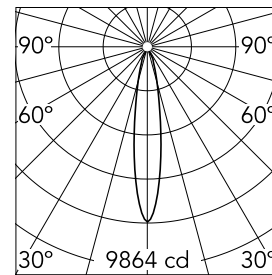

### Main specifications

Lamp category	LED	Mountings	Surface
Power (W)	23W	Environment	Indoor
CCT (K)	3000K		
CRI	90		
Net lumen (lm)	1637		

### Optical

Lighting type	Direct
LED type	LED array
Light distribution	Symmetric
Optical type	Medium
Beam angle (°)	18
Beam angle C90-270 (°)	18

Beam Angle: 18°

h(m)	E(lx)	D(m)
1	9864	0.31
2	2466	0.62
3	1096	0.93
4	616	1.24
5	395	1.55

### Physical

Color	Black
Orientation	Adjustable
Weight (kg)	1.90
Rotation (°)	360