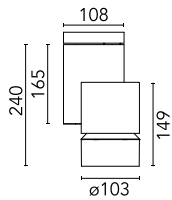

### Main specifications

Lamp category	LED	Mountings	Surface
Power (W)	23W	Environment	Indoor
CCT (K)	3000K		
CRI	90		
Net lumen (lm)	1637		

### Optical

Lighting type	Direct
LED type	LED array
Light distribution	Symmetric
Optical type	Medium
Beam angle (°)	18
Beam angle C90-270 (°)	18

Beam Angle: 18°

h(m)	E(lx)	D(m)
1	9864	0.31
2	2466	0.62
3	1096	0.93
4	616	1.24
5	395	1.55

### Physical

Color	Black
Orientation	Adjustable
Weight (kg)	1.90
Rotation (°)	360