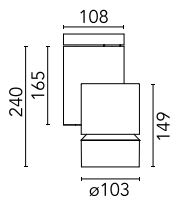

Solid Pure Ceiling/Wall Dali Version

09.2891.30.DA - White

Spotlight to be installed on ceiling/wall with LED light source. 220-240V, 50-60Hz power supply included.

Spotlight to be installed on ceiling/wall with LED light source. 220-240V, 50-60Hz power supply included.

Main specifications

Number of heads	1	Net lumen (lm)	1832
Lamp category	LED	Mountings	Surface
Power (W)	23W	Environment	Indoor
CCT (K)	3000K		
CRI	90		

Optical

Lighting type	Direct
LED type	LED array
Light distribution	Symmetric
Optical type	Spot
Beam angle (°)	10
Beam angle C90-270 (°)	10

Beam Angle: 10°

h(m) E(lx) D(m)

1 22949 0.18

2 5737 0.35

3 2550 0.53

4 1434 0.71

5 918 0.88

Luminous flux luminaire
1832 lm