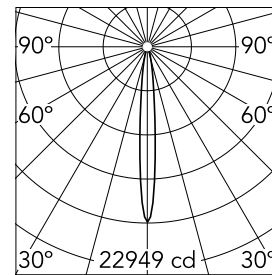

Main specifications

Number of heads	1	Net lumen (lm)	1832
Lamp category	LED	Mountings	Surface
Power (W)	23W	Environment	Indoor
CCT (K)	3000K		
CRI	90		

Optical

Lighting type	Direct
LED type	LED array
Light distribution	Symmetric
Optical type	Spot
Beam angle (°)	10
Beam angle C90-270 (°)	10

Beam Angle: 10°

h(m) E(lx) D(m)

1 22949 0.18

2 5737 0.35

3 2550 0.53

4 1434 0.71

5 918 0.88

Luminous flux luminaire
1832 lm