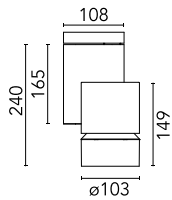

Solid Pure Ceiling/Wall Dali Version

09.2883.30.DA - White

Spotlight to be installed on ceiling/wall with LED light source. 220-240V, 50-60Hz power supply included.

Spotlight to be installed on ceiling/wall with LED light source. 220-240V, 50-60Hz power supply included.

Main specifications

Number of heads	1	Net lumen (lm)	3200
Lamp category	LED	Mountings	Surface
Power (W)	30W	Environment	Indoor
CCT (K)	4000K		
CRI	80		

Optical

Lighting type	Direct
LED type	LED array
Light distribution	Symmetric
Optical type	Medium
Beam angle (°)	22
Beam angle C90-270 (°)	22

Physical

Color	White
Orientation	Adjustable
Weight (kg)	1.90
Rotation (°)	360

Certification / Marking

Solid Pure Ceiling/Wall Dali Version

Honeycomb anti-glare screen
08.8763.14

Blue filter
08.8766.64.OD

Sky blue filter
08.8766.65.OD