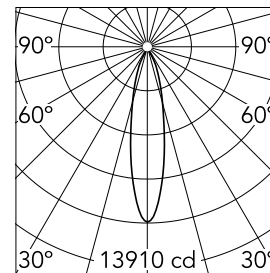

Main specifications

Number of heads	1	Net lumen (lm)	3200
Lamp category	LED	Mountings	Surface
Power (W)	30W	Environment	Indoor
CCT (K)	4000K		
CRI	80		

Optical

Lighting type	Direct
LED type	LED array
Light distribution	Symmetric
Optical type	Medium
Beam angle (°)	22
Beam angle C90-270 (°)	22