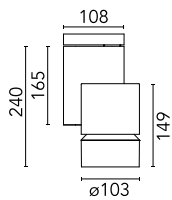

Solid Pure Ceiling/Wall Dali Version

09.2882.30.DA - White

Spotlight to be installed on ceiling/wall with LED light source. 220-240V, 50-60Hz power supply included.

Spotlight to be installed on ceiling/wall with LED light source. 220-240V, 50-60Hz power supply included.

Main specifications

Number of heads	1	Net lumen (lm)	3239
Lamp category	LED	Mountings	Surface
Power (W)	30W	Environment	Indoor
CCT (K)	4000K		
CRI	80		

Optical

Lighting type	Direct
LED type	LED array
Light distribution	Symmetric
Optical type	Spot
Beam angle (°)	14
Beam angle C90-270 (°)	14

Beam Angle: 14°

h(m) E(lx) D(m)

1 22983 0.25

2 5746 0.51

3 2554 0.76

4 1436 1.01

5 919 1.27

Luminous flux luminaire
3239 lm