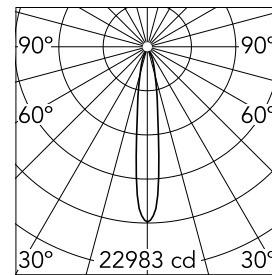

Solid Pure Ceiling/Wall Dali Version

09.2882.30.DA - White

Spotlight to be installed on ceiling/wall with LED light source. 220-240V, 50-60Hz power supply included.

Spotlight to be installed on ceiling/wall with LED light source. 220-240V, 50-60Hz power supply included.

Main specifications

Number of heads	1	Net lumen (lm)	3239
Lamp category	LED	Mountings	Surface
Power (W)	30W	Environment	Indoor
CCT (K)	4000K		
CRI	80		

Optical

Lighting type	Direct
LED type	LED array
Light distribution	Symmetric
Optical type	Spot
Beam angle (°)	14
Beam angle C90-270 (°)	14

Beam Angle: 14°

h(m) E(lx) D(m)

1 22983 0.25

2 5746 0.51

3 2554 0.76

4 1436 1.01

5 919 1.27

Luminous flux luminaire
3239 lm