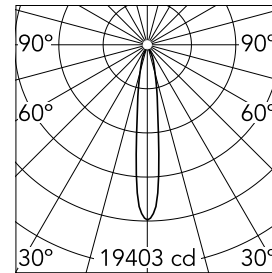

Solid Pure Ceiling/Wall Dali Version

■ 09.2876.30.DA - White

Spotlight to be installed on ceiling/wall with LED light source. 220-240V, 50-60Hz power supply included.

Spotlight to be installed on ceiling/wall with LED light source. 220-240V, 50-60Hz power supply included.

Main specifications

Number of heads	1	Net lumen (lm)	2734
Lamp category	LED	Mountings	Surface
Power (W)	30W	Environment	Indoor dry location
CCT (K)	3000K		
CRI	80		

Optical

Lighting type	Direct
LED type	LED array
Light distribution	Symmetric
Optical type	Spot
Beam angle (°)	14
Beam angle C90-270 (°)	14

Beam Angle: 14°

h(m) E(lx) D(m)

1 19403 0.25

2 4851 0.51

3 2156 0.76

4 1213 1.01

5 776 1.27

Luminous flux luminaire
2734 lm