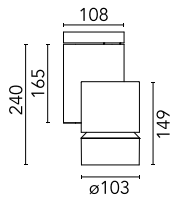

Solid Pure Ceiling/Wall Dali Version

■ 09.2876.30.DA - White

Spotlight to be installed on ceiling/wall with LED light source. 220-240V, 50-60Hz power supply included.

Spotlight to be installed on ceiling/wall with LED light source. 220-240V, 50-60Hz power supply included.

Main specifications

Number of heads	1	Net lumen (lm)	2734
Lamp category	LED	Mountings	Surface
Power (W)	30W	Environment	Indoor dry location
CCT (K)	3000K		
CRI	80		

Optical

Lighting type	Direct
LED type	LED array
Light distribution	Symmetric
Optical type	Spot
Beam angle (°)	14
Beam angle C90-270 (°)	14

Beam Angle: 14°

h(m) E(lx) D(m)

1 19403 0.25

2 4851 0.51

3 2156 0.76

4 1213 1.01

5 776 1.27

Luminous flux luminaire
2734 lm