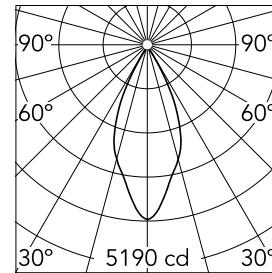

Main specifications

Number of heads	1	Net lumen (lm)	2457
Lamp category	LED	Mountings	Surface
Power (W)	30W	Environment	Indoor dry location
CCT (K)	3000K		
CRI	90		

Optical

Lighting type	Direct
LED type	LED array
Light distribution	Symmetric
Optical type	Flood
Beam angle (°)	44
Beam angle C90-270 (°)	44

Beam Angle: 44°

h(m) E(lx) D(m)

1 5190 0.80

2 1298 1.61

3 577 2.41

4 324 3.22

5 208 4.02

Luminous flux luminaire
2457 lm