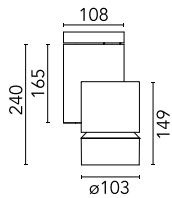

Solid Pure Ceiling/Wall Dali Version

09.2875.30.DA - White

Spotlight to be installed on ceiling/wall with LED light source. 220-240V, 50-60Hz power supply included.

Spotlight to be installed on ceiling/wall with LED light source. 220-240V, 50-60Hz power supply included.

Main specifications

Number of heads	1	Net lumen (lm)	2457
Lamp category	LED	Mountings	Surface
Power (W)	30W	Environment	Indoor dry location
CCT (K)	3000K		
CRI	90		

Optical

Lighting type	Direct
LED type	LED array
Light distribution	Symmetric
Optical type	Flood
Beam angle (°)	44
Beam angle C90-270 (°)	44

Beam Angle: 44°

h(m) E(lx) D(m)

1 5190 0.80

2 1298 1.61

3 577 2.41

4 324 3.22

5 208 4.02

Luminous flux luminaire
2457 lm