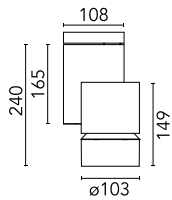

Main specifications

Number of heads	1	Net lumen (lm)	2457
Lamp category	LED	Mountings	Surface
Power (W)	30W	Environment	Indoor
CCT (K)	3000K		
CRI	90		

Optical

Lighting type	Direct
LED type	LED array
Light distribution	Symmetric
Optical type	Flood
Beam angle (°)	44
Beam angle C90-270 (°)	44

Beam Angle: 44°

h(m) E(lx) D(m)

1 5190 0.80

2 1298 1.61

3 577 2.41

4 324 3.22

5 208 4.02

Luminous flux luminaire
2457 lm