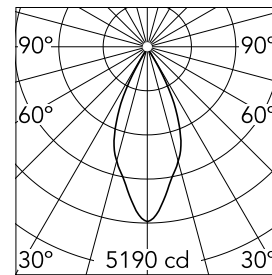

Main specifications

Number of heads	1	Net lumen (lm)	2457
Lamp category	LED	Mountings	Surface
Power (W)	30W	Environment	Indoor
CCT (K)	3000K		
CRI	90		

Optical

Lighting type	Direct
LED type	LED array
Light distribution	Symmetric
Optical type	Flood
Beam angle (°)	44
Beam angle C90-270 (°)	44

Beam Angle: 44°

h(m) E(lx) D(m)

1 5190 0.80

2 1298 1.61

3 577 2.41

4 324 3.22

5 208 4.02

Luminous flux luminaire
2457 lm