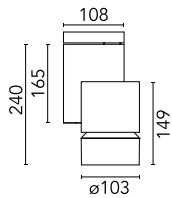

Solid Pure Ceiling/Wall Dali Version

09.2873.30.DA - White

Spotlight to be installed on ceiling/wall with LED light source. 220-240V, 50-60Hz power supply included.

Spotlight to be installed on ceiling/wall with LED light source. 220-240V, 50-60Hz power supply included.

Main specifications

Number of heads	1	Net lumen (lm)	2516
Lamp category	LED	Mountings	Surface
Power (W)	30W	Environment	Indoor dry location
CCT (K)	3000K		
CRI	90		

Optical

Lighting type	Direct
LED type	LED array
Light distribution	Symmetric
Optical type	Spot
Beam angle (°)	14
Beam angle C90-270 (°)	14

Beam Angle: 14°

h(m) E(lx) D(m)

1 17856 0.25

2 4464 0.51

3 1984 0.76

4 1116 1.01

5 714 1.27

Luminous flux luminaire
2516 lm