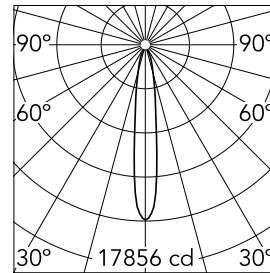

Main specifications

Number of heads	1	Net lumen (lm)	2516
Lamp category	LED	Mountings	Surface
Power (W)	30W	Environment	Indoor dry location
CCT (K)	3000K		
CRI	90		

Optical

Lighting type	Direct
LED type	LED array
Light distribution	Symmetric
Optical type	Spot
Beam angle (°)	14
Beam angle C90-270 (°)	14

Beam Angle: 14°

h(m) E(lx) D(m)

1 17856 0.25

2 4464 0.51

3 1984 0.76

4 1116 1.01

5 714 1.27

Luminous flux luminaire
2516 lm