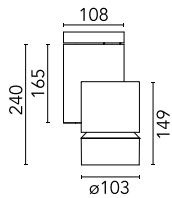

Main specifications

Number of heads	1	Net lumen (lm)	2516
Lamp category	LED	Mountings	Surface
Power (W)	30W	Environment	Indoor
CCT (K)	3000K		
CRI	90		

Optical

Lighting type	Direct
LED type	LED array
Light distribution	Symmetric
Optical type	Spot
Beam angle (°)	14
Beam angle C90-270 (°)	14

Beam Angle: 14°

h(m) E(lx) D(m)

1 17856 0.25

2 4464 0.51

3 1984 0.76

4 1116 1.01

5 714 1.27

Luminous flux luminaire
2516 lm