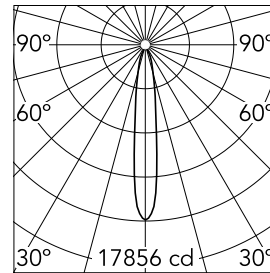

Main specifications

Number of heads	1	Net lumen (lm)	2516
Lamp category	LED	Mountings	Surface
Power (W)	30W	Environment	Indoor
CCT (K)	3000K		
CRI	90		

Optical

Lighting type	Direct
LED type	LED array
Light distribution	Symmetric
Optical type	Spot
Beam angle (°)	14
Beam angle C90-270 (°)	14

Beam Angle: 14°

h(m) E(lx) D(m)

1 17856 0.25

2 4464 0.51

3 1984 0.76

4 1116 1.01

5 714 1.27

Luminous flux luminaire
2516 lm