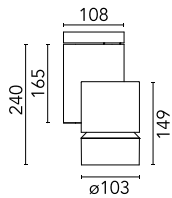

Solid Pure Ceiling/Wall Dali Version

09.2867.30.DA - White

Spotlight to be installed on ceiling/wall with LED light source. 220-240V, 50-60Hz power supply included.

Spotlight to be installed on ceiling/wall with LED light source. 220-240V, 50-60Hz power supply included.

Main specifications

Number of heads	1	Net lumen (lm)	2213
Lamp category	LED	Mountings	Surface
Power (W)	23W	Environment	Indoor dry location
CCT (K)	4000K		
CRI	80		

Optical

Lighting type	Direct
LED type	LED array
Light distribution	Symmetric
Optical type	Flood
Beam angle (°)	35
Beam angle C90-270 (°)	35

Physical

Color	White
Orientation	Adjustable
Weight (kg)	1.90
Rotation (°)	360

Solid Pure Ceiling/Wall Dali Version

Amber filter
08.8766.66.OD

Sky blue filter
08.8766.65.OD

Red filter
08.8766.67.OD

Holding ring
08.8768.14