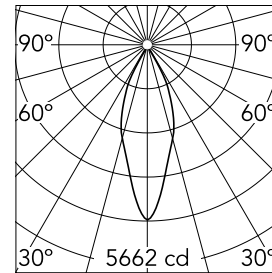

Main specifications

Number of heads	1	Net lumen (lm)	2213
Lamp category	LED	Mountings	Surface
Power (W)	23W	Environment	Indoor dry location
CCT (K)	4000K		
CRI	80		

Optical

Lighting type	Direct
LED type	LED array
Light distribution	Symmetric
Optical type	Flood
Beam angle (°)	35
Beam angle C90-270 (°)	35