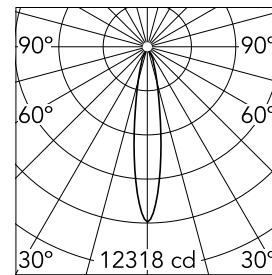

Main specifications

Lamp category	LED	Mountings	Surface
Power (W)	23W	Environment	Indoor
CCT (K)	4000K		
CRI	80		
Net lumen (lm)	2044		

Optical

Lighting type	Direct
LED type	LED array
Light distribution	Symmetric
Optical type	Medium
Beam angle (°)	18
Beam angle C90-270 (°)	18

Beam Angle: 18°

h(m) E(lx) D(m)

1 12318 0.31

2 3080 0.62

3 1369 0.93

4 770 1.24

5 493 1.55

Luminous flux luminaire
2044 lm