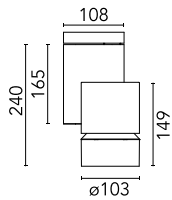

Solid Pure Ceiling/Wall Dali Version

09.2866.30.DA - White

Spotlight to be installed on ceiling/wall with LED light source. 220-240V, 50-60Hz power supply included.

Spotlight to be installed on ceiling/wall with LED light source. 220-240V, 50-60Hz power supply included.

Main specifications

Lamp category	LED	Mountings	Surface
Power (W)	23W	Environment	Indoor
CCT (K)	4000K		
CRI	80		
Net lumen (lm)	2044		

Optical

Lighting type	Direct
LED type	LED array
Light distribution	Symmetric
Optical type	Medium
Beam angle (°)	18
Beam angle C90-270 (°)	18

Beam Angle: 18°

h(m) E(lx) D(m)

1 12318 0.31

2 3080 0.62

3 1369 0.93

4 770 1.24

5 493 1.55

Luminous flux luminaire
2044 lm