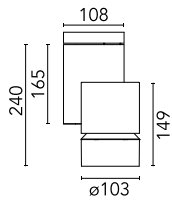

### Main specifications

Lamp category	LED	Mountings	Surface
Power (W)	23W	Environment	Indoor
CCT (K)	4000K		
CRI	80		
Net lumen (lm)	2044		

### Optical

Lighting type	Direct
LED type	LED array
Light distribution	Symmetric
Optical type	Medium
Beam angle (°)	18
Beam angle C90-270 (°)	18

Beam Angle: 18°

h(m) E(lx) D(m)

1 12318 0.31

2 3080 0.62

3 1369 0.93

### Physical

Color	Black
Orientation	Adjustable
Weight (kg)	1.90
Rotation (°)	360