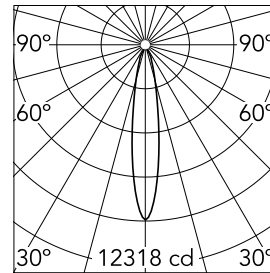

### Main specifications

Lamp category	LED	Mountings	Surface
Power (W)	23W	Environment	Indoor
CCT (K)	4000K		
CRI	80		
Net lumen (lm)	2044		

### Optical

Lighting type	Direct
LED type	LED array
Light distribution	Symmetric
Optical type	Medium
Beam angle (°)	18
Beam angle C90-270 (°)	18

Beam Angle: 18°

h(m) E(lx) D(m)

1 12318 0.31

2 3080 0.62

3 1369 0.93

### Physical

Color	Black
Orientation	Adjustable
Weight (kg)	1.90
Rotation (°)	360