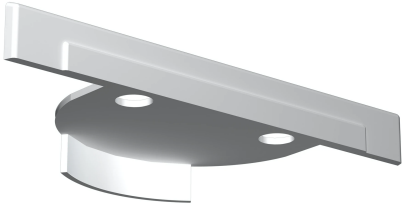

Softprofile Smooth Small Profile 4 m

■ SA.2294.1 - Raw

Soft technology wall or ceiling-mounted recessed luminaire. It permits the installation of LED modules on both sides. Lighting systems not included.

Soft technology wall or ceiling-mounted recessed luminaire. It permits the installation of LED modules on both sides. Lighting systems not included.

Main specifications

Mountings	Recessed
Environment	Indoor

Optical

Lighting type	Indirect
Light distribution	Symmetric
Optical type	Diffused light

Electrical

Dimmable	Yes
Driver	Remote
Emergency	Without

Physical

Color	Raw
Orientation	Fixed
Weight (kg)	47/4m
Length (mm)	4000

Note

See LED modules and LED controllers (Downloads).

Certification / Marking

Softprofile Smooth Small Profile 4 m

Endcap
SA.2295.1