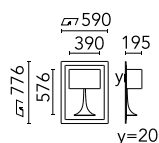

Soft Spun Small

SA.5005.1 - Raw

Recessed luminaire for lamp, direct connection to mains.

Main specifications

Lamp category	LED retrofit
Mountings	Wall recessed
Environment	Indoor dry location

Optical

Lighting type	Indirect
Lamp type	QT-DE-12
Light distribution	Symmetric
Optical type	Diffused light

Beam Angle DIR: 67°

h(m)	E(lx)	D(m)
1	208	1.50
2	52	3.00
3	23	4.50
4	13	6.00
5	8	7.49

Luminous flux luminaire
2250 lm

Electrical

Lamp holder	R7S
Emergency	Without

Physical

Color	Raw
Orientation	Fixed
Weight (kg)	11