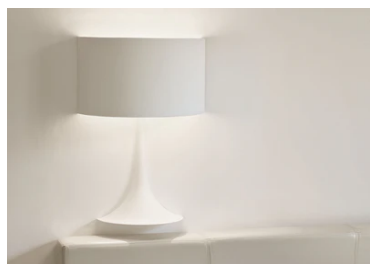

## Soft Spun Small

SA.5005.1 - Raw

Recessed luminaire for lamp, direct connection to mains.