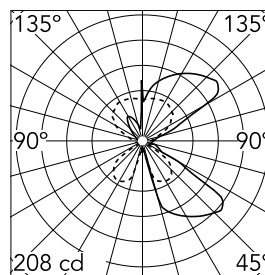

## Soft Spun Small

SA.5005.1 - Raw

Recessed luminaire for lamp, direct connection to mains.

### Optical

<b>Lighting type</b>	Indirect
<b>Lamp type</b>	QT-DE-12
<b>Light distribution</b>	Symmetric
<b>Optical type</b>	Diffused light

Beam Angle DIR: 67°

h(m)	E(lx)	D(m)
1	208	1.50
2	52	3.00
3	23	4.50
4	13	6.00
5	8	7.49

### Physical

<b>Color</b>	Raw
<b>Orientation</b>	Fixed
<b>Weight (kg)</b>	11