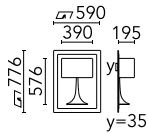

### Main specifications

Number of heads	1	CRI	90
Lamp category	LED	Net lumen (lm)	1184
Power (W)	28W	Mountings	Recessed
System power (W)	35	Environment	Indoor dry location
CCT (K)	3000K		

### Physical

Color	Raw
Orientation	Fixed
Recessed depth (mm)	35
Weight (kg)	11
Length (mm)	590