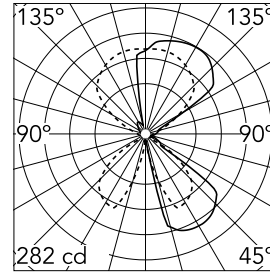

## Soft Spun LED Small Table

SA.5006.1D - Raw

Wall recessed SOFT luminaire for LED lamp.

### Main specifications

Number of heads	1	CRI	90
Lamp category	LED	Net lumen (lm)	1184
Power (W)	28W	Mountings	Recessed
System power (W)	35	Environment	Indoor dry location
CCT (K)	3000K		

### Optical

Lighting type	Direct
LED type	Top LED
Light distribution	Symmetric
Optical type	Diffused light

Beam Angle DIR: 57°

h(m)	E(lx)	D(m)
1	282	1.21
2	71	2.42
3	31	3.63
4	18	4.84
5	11	6.04

Luminous flux luminaire  
1800 lm

### Physical

Color	Raw
Orientation	Fixed
Recessed depth (mm)	35
Weight (kg)	11
Length (mm)	590