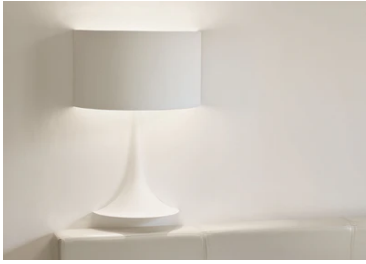

## Soft Spun LED Small Table

SA.5006.1D - Raw

Wall recessed SOFT luminaire for LED lamp.

### Optical

Lighting type	Direct
LED type	Top LED
Light distribution	Symmetric
Optical type	Diffused light

Beam Angle DIR: 57°

h(m)	E(lx)	D(m)
1	282	1.21
2	71	2.42
3	31	3.63
4	18	4.84
5	11	6.04

Luminous flux luminaire  
1800 lm