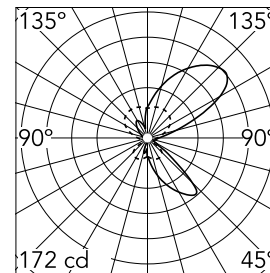

Soft Spun Fluorescent Large

SA.5008.1 - Raw

Recessed luminaire for fluorescent lamp. Non-dimmable 220/240V ballasts included.

Recessed luminaire for fluorescent lamp. Non-dimmable 220/240V ballasts included.

Main specifications

Lamp category	Fluorescent	Environment	Indoor
Power (W)	49.4W		
CRI	90		
Net lumen (lm)	720		
Mountings	Wall recessed		

Optical

Lighting type	Indirect
Lamp type	TC-L
Light distribution	Symmetric
Optical type	Diffused light

Beam Angle DIR: 80°

h(m) E(lx) D(m)

1 172 4.24

2 43 8.48

3 19 12.73

4 11 16.97

5 7 21.21

Luminous flux luminaire
3600 lm