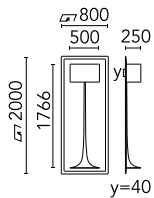

Main specifications

Lamp category	Fluorescent	Environment	Indoor
Power (W)	49.4W		
CRI	90		
Net lumen (lm)	720		
Mountings	Wall recessed		

Optical

Lighting type	Indirect
Lamp type	TC-L
Light distribution	Symmetric
Optical type	Diffused light

Beam Angle DIR: 80°

h(m) E(lx) D(m)

1 172 4.24

2 43 8.48

3 19 12.73

4 11 16.97

5 7 21.21

Luminous flux luminaire
3600 lm