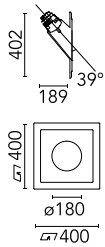

Round Light Medium

SA.3011.1B - Raw

Recessed sign luminaire for indoor application. 100/240V power supply source included.

Main specifications

Lamp category	LED	Environment	Indoor dry location
Power (W)	7W		
CRI	80		
Net lumen (lm)	134		
Mountings	Recessed		

Optical

Lighting type Indirect
Light distribution Asymmetric
Optical type Diffused light

Beam Angle: 54°

h(m)	E(lx)	D(m)
1	75	1.67
2	19	3.34
3	8	5.01
4	5	6.68
5	3	8.35

Luminous flux luminaire
134 lm

Electrical