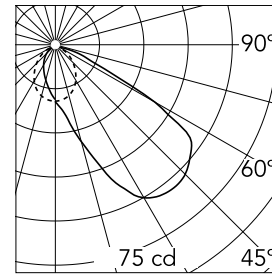

Round Light Medium

SA.3011.1B - Raw

Recessed sign luminaire for indoor application. 100/240V power supply source included.

Main specifications

Lamp category	LED	Environment	Indoor dry location
Power (W)	7W		
CRI	80		
Net lumen (lm)	134		
Mountings	Recessed		

Optical

Lighting type Indirect
Light distribution Asymmetric
Optical type Diffused light

Beam Angle: 54°

h(m)	E(lx)	D(m)
1	75	1.67
2	19	3.34
3	8	5.01
4	5	6.68
5	3	8.35

Luminous flux luminaire
134 lm

Electrical