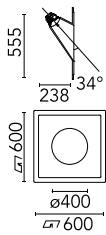

Round Light Large

SA.3012.1B - Raw

Recessed sign luminaire for indoor application. 100/240V power supply source included.

Main specifications

Lamp category	LED	Environment	Indoor dry location
Power (W)	7W		
CRI	80		
Net lumen (lm)	168		
Mountings	Recessed		

Optical

Lighting type	Indirect
Light distribution	Asymmetric
Optical type	Diffused light

Beam Angle: 67°

h(m)	E(lx)	D(m)
1	97	1.87
2	24	3.73
3	11	5.60
4	6	7.47
5	4	9.33

Electrical

Dimmable	No
Driver	Integrated
Driver type	Non Dimmable
Emergency	Without
Insulation class	II

Physical

Color	Raw
Orientation	Fixed
Weight (kg)	4