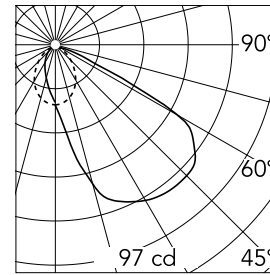

Round Light Large

SA.3012.1B - Raw

Recessed sign luminaire for indoor application. 100/240V power supply source included.

Main specifications

Lamp category	LED	Environment	Indoor dry location
Power (W)	7W		
CRI	80		
Net lumen (lm)	168		
Mountings	Recessed		

Optical

Lighting type	Indirect
Light distribution	Asymmetric
Optical type	Diffused light

Beam Angle: 67°

h(m)	E(lx)	D(m)
1	97	1.87
2	24	3.73
3	11	5.60
4	6	7.47
5	4	9.33

Electrical

Dimmable	No
Driver	Integrated
Driver type	Non Dimmable
Emergency	Without
Insulation class	II

Physical

Color	Raw
Orientation	Fixed
Weight (kg)	4