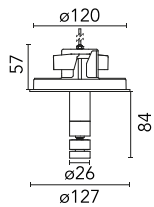

Recessed power joint with rose. 24V

■ 06.5306.CZ - Bronze

Main specifications

Mountings	Surface
Environment	Indoor dry location

Electrical

Dimmable	Yes
Driver	Remote excluded
Driver type	Non Dimmable, Dimmable, Casambi, Dimmable 1-10V, Dimmable DALI 1
Emergency	Without
Insulation class	III

Physical

Color	Bronze
Trim	yes
Recessed depth (mm)	70
Weight (kg)	0.5
Length (mm)	220