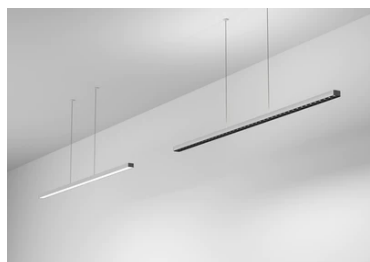

Recessed Kit 60W. Dali Version

□ 08.0523.40 - White

60W – 220/240V power supply included. Kits for Super Line and Super Line Pro Down are equipped with a dip-switch driver to select the maximum intensities.

Main specifications

Power (W) 60W
Mountings Recessed

Electrical

Frequency (Hz) 50/60
Emergency Without

Physical

Color White
Recessed depth (mm) 90
Weight (kg) 0.75

Note

For 1-10V and Push versions, please ask the Front Office/Technical Department