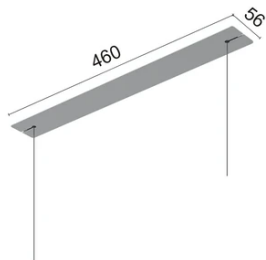

Recessed Kit 60W. Dali Version

□ 08.0523.40 - White

60W – 220/240V power supply included. Kits for Super Line and Super Line Pro Down are equipped with a dip-switch driver to select the maximum intensities.

Main specifications

Power (W) 60W
Mountings Recessed

Electrical

Frequency (Hz) 50/60
Emergency Without

Physical

Color White
Recessed depth (mm) 90
Weight (kg) 0.75

Note

For 1-10V and Push versions, please ask the Front Office/Technical Department