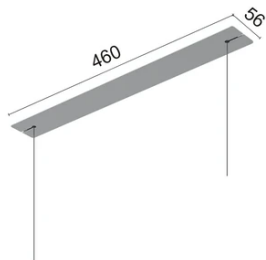

Recessed Kit 60W. Dali Version

■ 08.0523.02 - Grey

60W – 220/240V power supply included. Kits for Super Line and Super Line Pro Down are equipped with a dip-switch driver to select the maximum intensities.

Main specifications

Power (W)	60W
Mountings	Recessed

Electrical

Frequency (Hz)	50/60
Emergency	Without

Physical

Color	Grey
Recessed depth (mm)	90
Weight (kg)	0.75

Note

For 1-10V and Push versions, please ask the Front Office/Technical Department