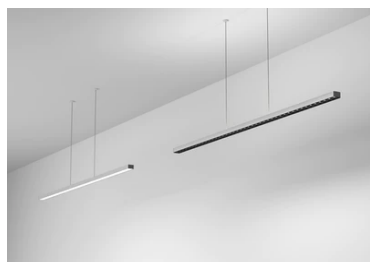

Recessed Kit 60W. Dali Version

■ 08.0523.02 - Grey

60W – 220/240V power supply included. Kits for Super Line and Super Line Pro Down are equipped with a dip-switch driver to select the maximum intensities.

Main specifications

Power (W)	60W
Mountings	Recessed

Electrical

Frequency (Hz)	50/60
Emergency	Without

Physical

Color	Grey
Recessed depth (mm)	90
Weight (kg)	0.75

Note

For 1-10V and Push versions, please ask the Front Office/Technical Department