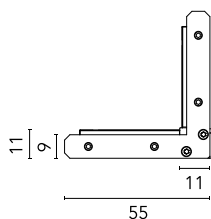

Physical

Color	Black

Certification / Marking