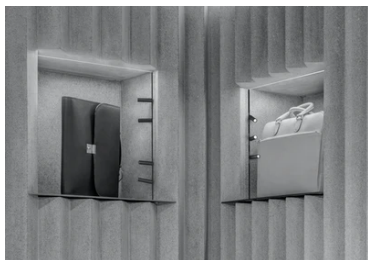

Physical

Color	Black

Certification / Marking