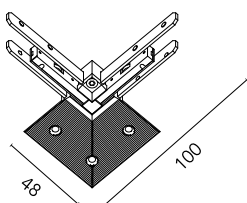

Physical

Color	Black

Certification / Marking