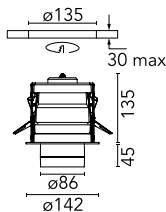

Pure Downlight Dali

■ 09.1637.14CDA - Black

Recessed luminaire with LED light source. Remote electronic transformer 220/240V included.