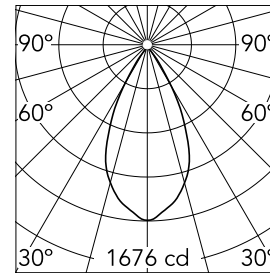

Optical

LED type	Phosphor LED
Light distribution	Symmetric
Optical type	Wide flood
Beam angle (°)	51
Beam angle C90-270 (°)	51

Beam Angle: 51°

h(m)	E(lx)	D(m)
1	1676	0.95
2	419	1.89
3	186	2.84
4	105	3.79
5	67	4.74