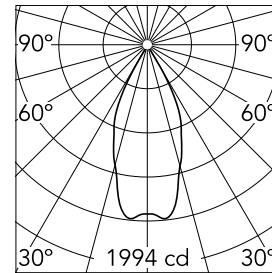

Optical

LED type	Phosphor LED
Light distribution	Symmetric
Optical type	Flood
Beam angle (°)	46
Beam angle C90-270 (°)	46

Beam Angle: 46°

h(m)	E(lx)	D(m)
1	1994	0.84
2	499	1.68
3	222	2.52
4	125	3.36
5	80	4.19