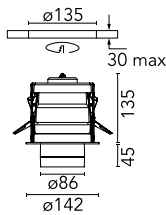

Pure Downlight Dali

■ 09.1632.30CDA - White

Recessed luminaire with LED light source. Remote electronic transformer 220/240V included.

Main specifications

Number of heads	1	Net lumen (lm)	759
Lamp category	LED	Mountings	Ceiling recessed
Power (W)	12W	Environment	Indoor dry location
CCT (K)	3000K		
CRI	98		

Optical

LED type	Phosphor LED
Light distribution	Symmetric
Optical type	Wide flood
Beam angle (°)	51
Beam angle C90-270 (°)	51

Beam Angle: 51°		
h(m)	E(lx)	D(m)
1	1178	0.95
2	295	1.91
3	131	2.86
4	74	3.82
5	47	4.77

Physical

Color	White	Rotation (°)	360
Orientation	Adjustable		
Recessed depth (mm)	138		
Weight (kg)	0.96		
Tilt (°)	60		

Note

Installation frame must be ordered separately.

Pure Downlight Dali

Installation Frame For Trim Grey
08.8149.02