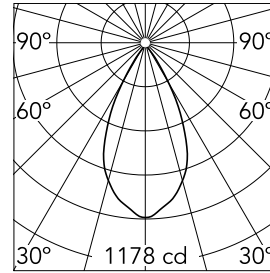

Optical

LED type	Phosphor LED
Light distribution	Symmetric
Optical type	Wide flood
Beam angle (°)	51
Beam angle C90-270 (°)	51

Beam Angle: 51°		
h(m)	E(lx)	D(m)
1	1178	0.95
2	295	1.91
3	131	2.86
4	74	3.82
5	47	4.77

Physical

Color	White	Rotation (°)	360
Orientation	Adjustable		
Recessed depth (mm)	138		
Weight (kg)	0.96		
Tilt (°)	60		

Note

Installation frame must be ordered separately.

Pure Downlight Dali

Installation Frame For Trim Grey
08.8149.02