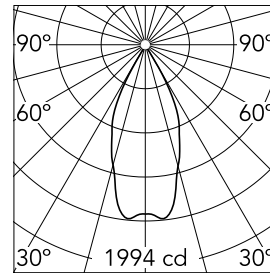

Optical

LED type	Phosphor LED
Light distribution	Symmetric
Optical type	Flood
Beam angle (°)	46
Beam angle C90-270 (°)	46

Beam Angle:	46°		
h(m)	E(lx)	D(m)	
1	1994	0.84	
2	499	1.68	
3	222	2.52	
4	125	3.36	
5	80	4.19	