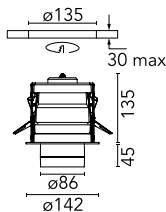

Pure Downlight 1-10V

■ 09.1636.02C1V - Grey

Recessed luminaire with LED light source. Remote electronic transformer 220/240V included.

Main specifications

Number of heads	1	Net lumen (lm)	1108
Lamp category	LED	Mountings	Ceiling recessed
Power (W)	13.5W	Environment	Indoor
CCT (K)	3000K		
CRI	80		

Optical

LED type	Phosphor LED
Light distribution	Symmetric
Optical type	Flood
Beam angle (°)	46
Beam angle C90-270 (°)	46

Beam Angle:	46°		
h(m)	E(lx)	D(m)	
1	1994	0.84	
2	499	1.68	
3	222	2.52	
4	125	3.36	
5	80	4.19	